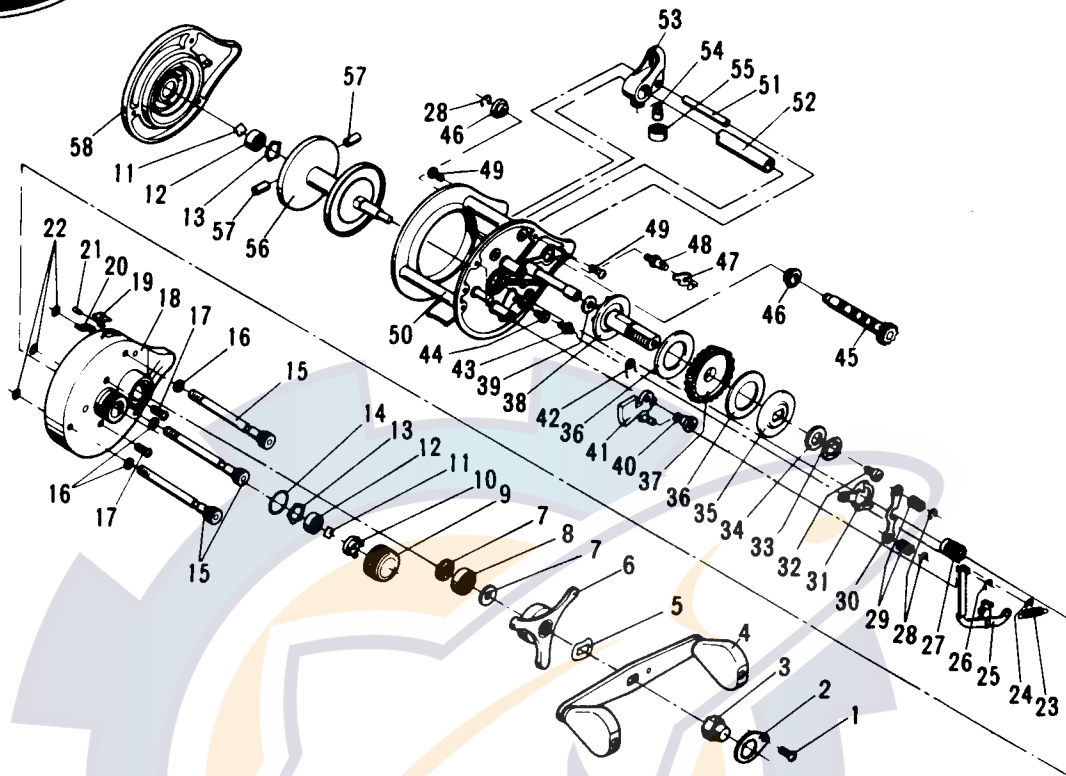

BB1NG

Key No.	Part No.	Description	Price	Key No.	Part No.	Description	Price
1	P306001	Handle Locking Plate Screw	.30	30	P306083	Clutch Lever	.85
2	P306002	Handle Locking Plate	2.65	31	P306085	Clutch Cam	1.10
3	P306006	Handle Retaining Nut	1.40	32	P306089	Drive Shaft Retaining Screw	.55
4	P306009	Handle	9.10	33	P306092	Drag Spring Washer	.55
5	P306013	Tri Star Drag Tension Plate	.30	34	P306094	Drag Pressure Plate Washer	.30
6	P306018	Tri Star Drag Control	6.80	35	P306097	Drag Pressure Plate	1.10
7	P306021	Shouldered Handle Bearing Spacer	.30	36	P306102	Fiber Drag Washer	1.10
8	P306025	Handle Ball Bearing	11.25	37	P306107	Main Gear	9.40
8	P306027	Cast Control Cap	1.85	38	P306126	Ratchet Gear Assembly	12.70
9	P306031	Cast Control Tension Spring	.65	39	P306129	Drive Shaft Assembly Washer	.30
10	P306030	Cast Control Tension Assembly	1.30	40	P306112	Spool Release Button Screw	1.05
11	P306035	Friction Shim	.30	41	P306115	Spool Release Button	3.80
12	P306036	Oilless Bearing	12.00	42	P306119	Spool Release Button Spring	.30
13	P306038	Bearing Retaining Spring	.30	43	P306130	Kick Lever Screw	1.10
14	P306039	Cast Control O-Ring	.55	44	P306131	Stopper Pin	.55
15	P306041	Side Plate Finger Screws	8.35	45	P306176	Level Wind Gear	12.65
16	P306046	Washer	.30	46	P306181	Oilless Bushing	.55
17	P306048	Side Plate Retaining Screw	.30	47	P306185	Anti Reverse Claw	1.50
18	P306051	Right Side Plate	20.50	48	P306188	Anti Reverse Claw Screw	.85
19	P306063	Anti Reverse Button	.55	49	P306190	Stabilizer Bar Screw	.30
20	P306064	Anti Reverse Spring	.30	50	P306134	Main Body Assembly	48.15
21	P306065	Anti Reverse Pin	.55	51	P306196	Level Wind Stabilizer Bar	2.05
22	P306068	O-Ring	.30	52	P306193	Level Wind Gear Guard	1.25
23	P306069	Slider Spring	.30	53	P306204	Line Guide Block	4.85
24	P306070	Retaining Ring	.30	54	P306202	Pawl (Steel)	3.45
25	P306071	Slider Assembly	3.20	54	P306203	Pawl (Zirconia)	6.85
26	P306073	Slider Assembly Retaining Clip	.30	55	P306201	Line Guide Block Cap	1.50
27	P306075	Pinion Gear	9.90	56	S630002	U Spool Standard	35.75
28	P306079	Retaining Clip	.30	58	P306164	Left Side Plate	12.55
29	P306080	Clutch Spring	.30				